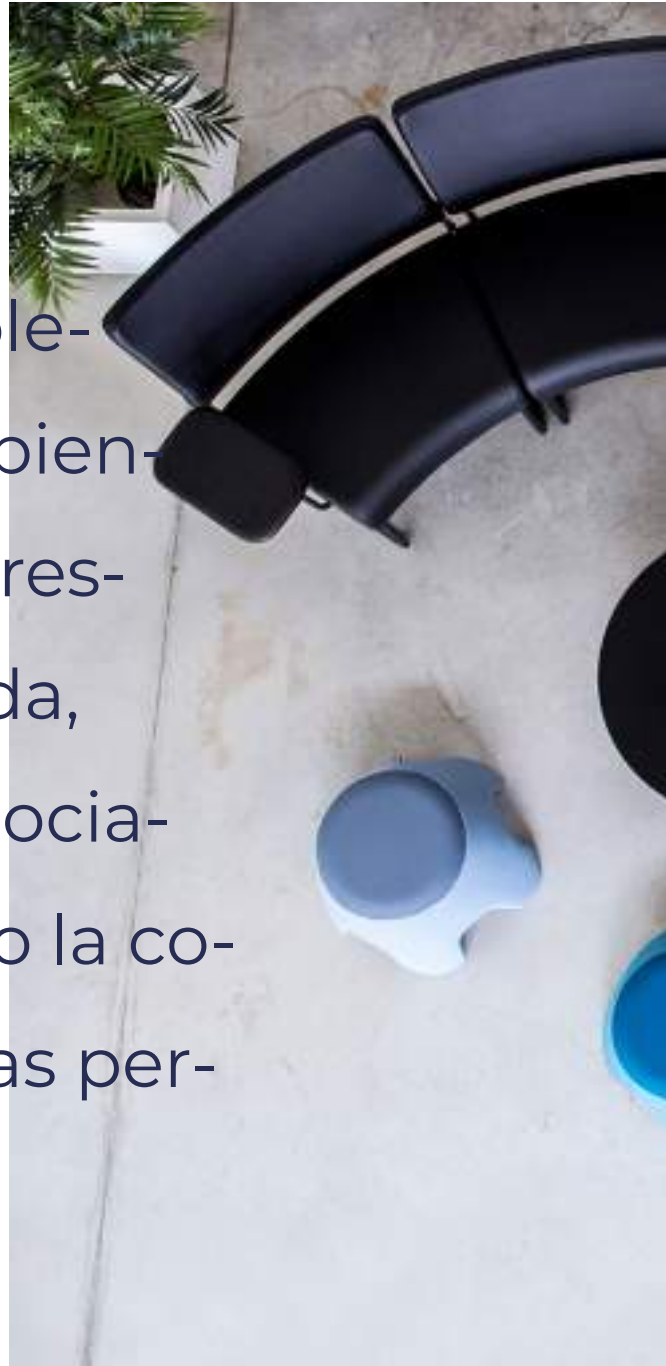

Medusa complementa los ambientes como una respuesta calmada, pero a la vez, social. Facilitando la conexión entre las personas.